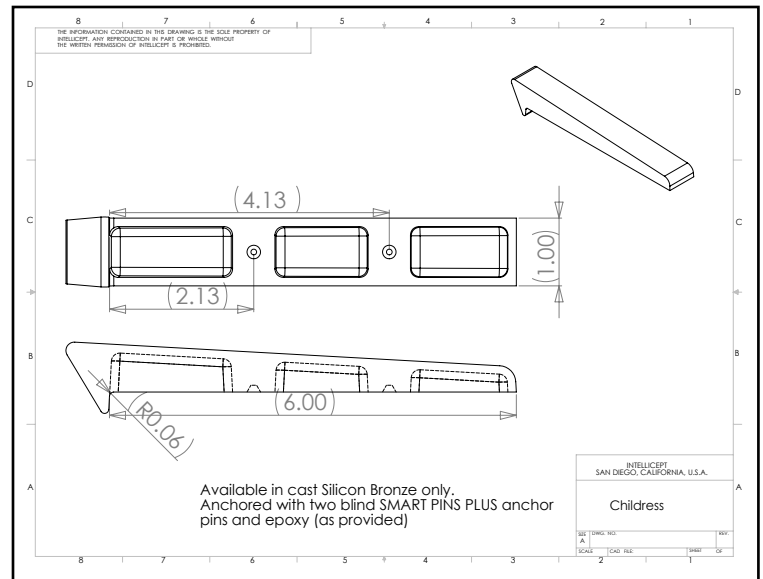

PRODUCT DETAILS

Childress

(Laser Series - Surface Mount)

1547 N. Cuyamaca, El Cajon, CA 92020
Tel 619-447-6374 Fax 619-447-6396

www.skatestoppers.com

Description: This cast part is designed for walls from 0" - 3/8" radius edge. Childress is most commonly used on granite, marble, stone, block, brick, or other surfaces with a hard corner. This part uses two concealed SMART PINS PLUS anchors.

Material: Cast Silicon Bronze

Silicon Bronze finish: Brown Patina

Corner Radius: For square corner from 1/8" - 3/8" radius.

Outside Dimensions: 1" (wide) x 6" (deep) x 1" (tall)

Anchoring: Anchored with two blind SMART PINS PLUS anchors. Use anchors in conjunction with two-part epoxy.

Product Spacing: 18" from end of planters/walls and approximately 36" centers. Do not apply at grout joints.