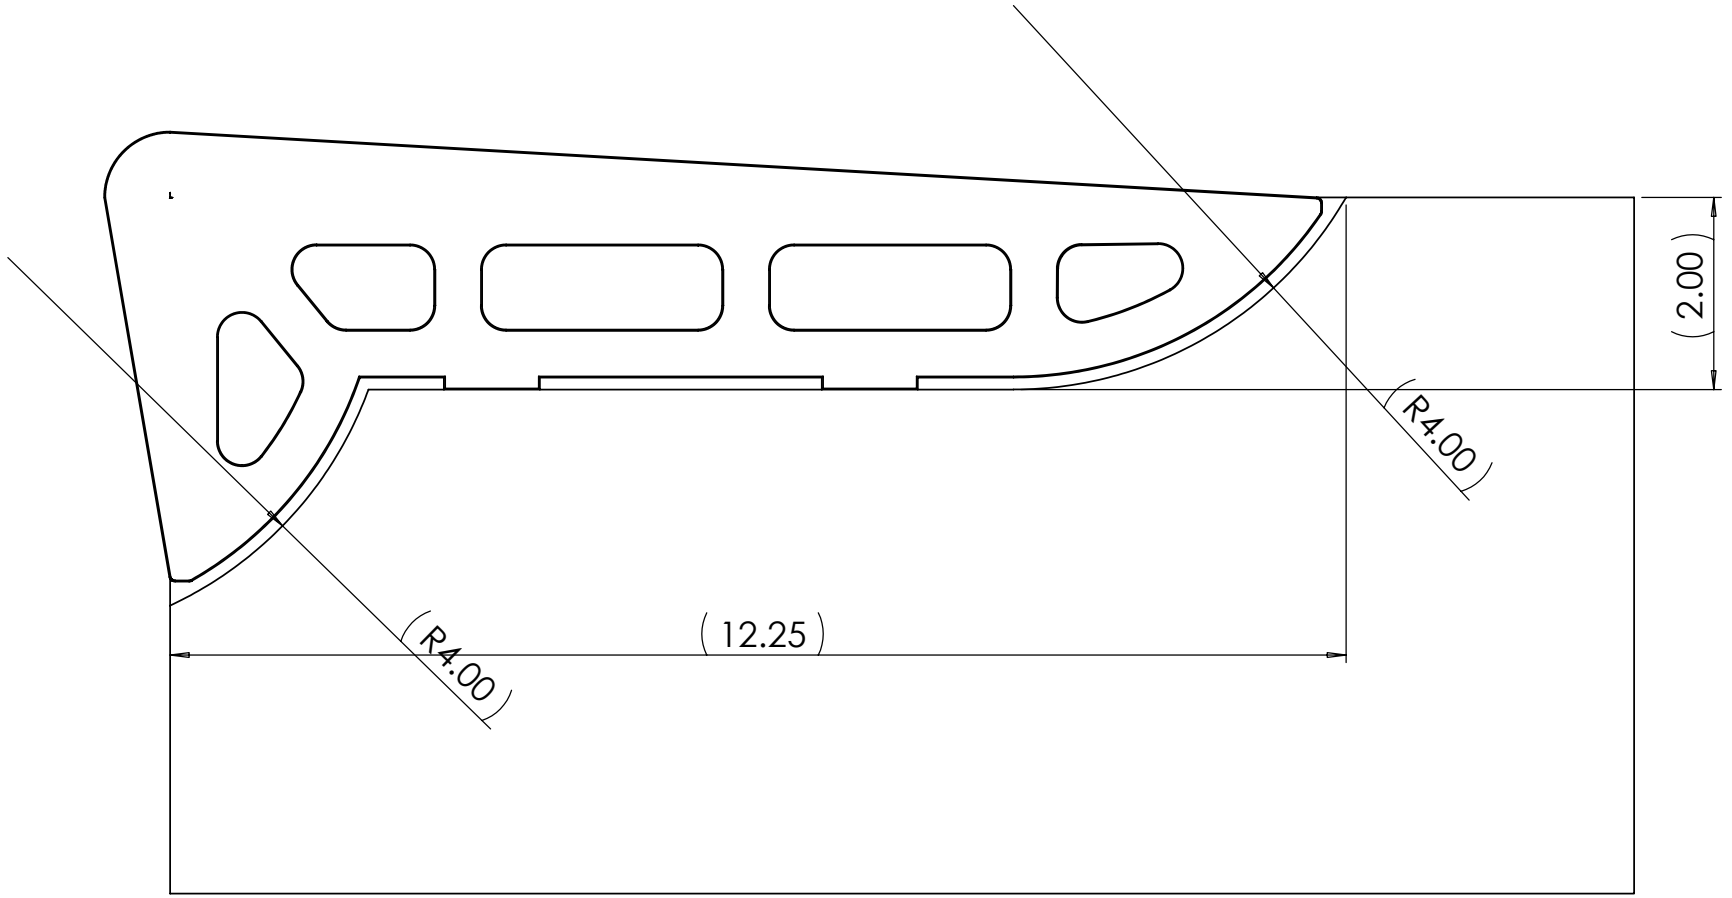

THE INFORMATION CONTAINED IN THIS DRAWING IS THE SOLE PROPERTY OF Intellicept. ANY REPRODUCTION IN PART OR WHOLE WITHOUT THE WRITTEN PERMISSION OF Intellicept IS PROHIBITED.

UNLESS OTHERWISE SPECIFIED DIMENSIONS ARE IN INCHES		INTELLICEPT, CA USA 619-447-6374	
MATERIAL		SKATESTOPPERS Granite/Bock Insert Skate Deterrent	
FINISH			
SCALE	CAD FILE:	SHEET	