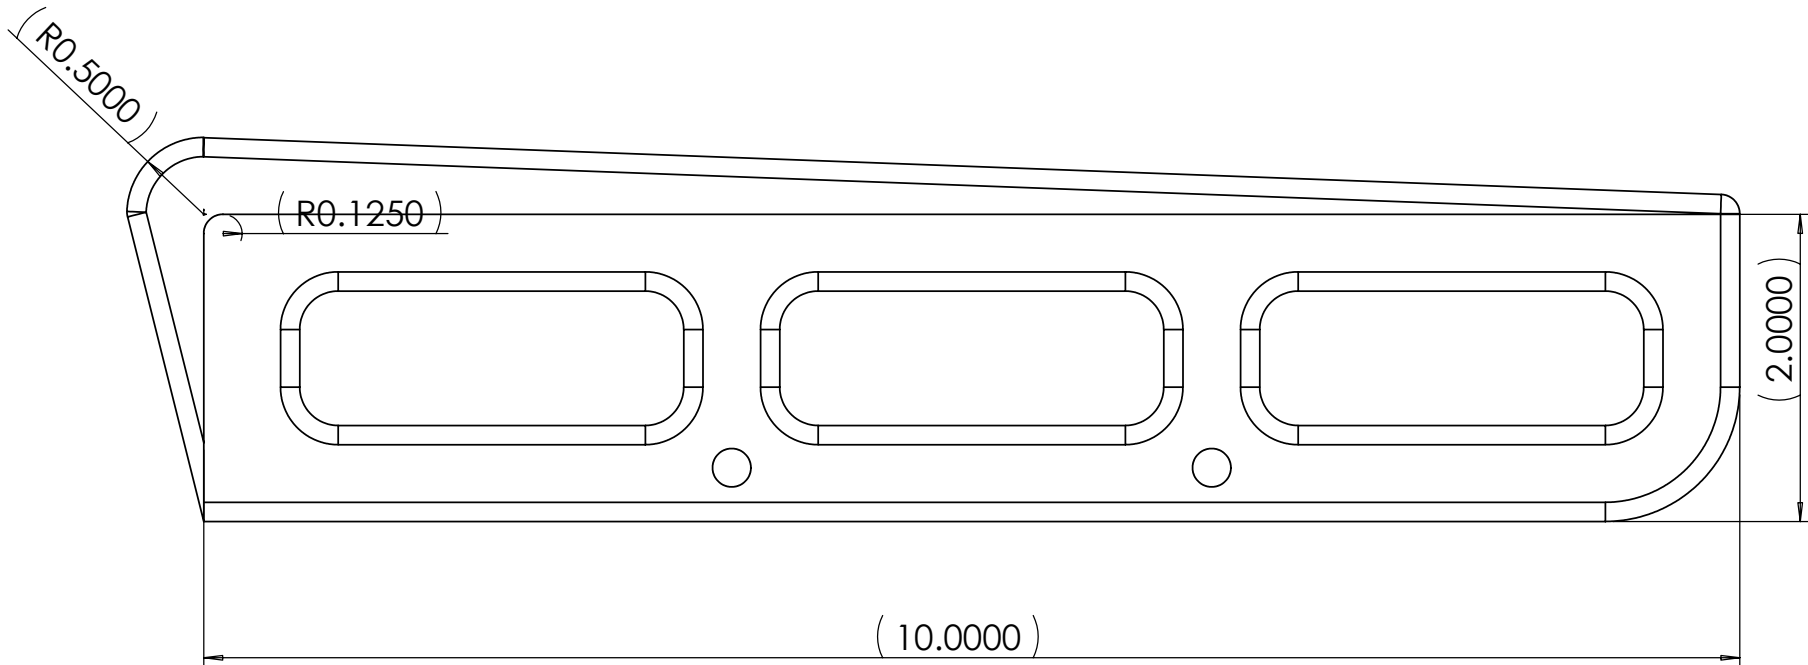

THE INFORMATION CONTAINED IN THIS DRAWING IS THE SOLE PROPERTY OF Intellicept. ANY REPRODUCTION IN PART OR WHOLE WITHOUT THE WRITTEN PERMISSION OF Intellicept IS PROHIBITED.

UNLESS OTHERWISE SPECIFIED DIMENSIONS ARE IN INCHES	INTELLICEPT, CA USA		
	Mallory Design		
MATERIAL	Bronze		
FINISH	Brown Patina		
SCALE	CAD FILE:	SHEET	