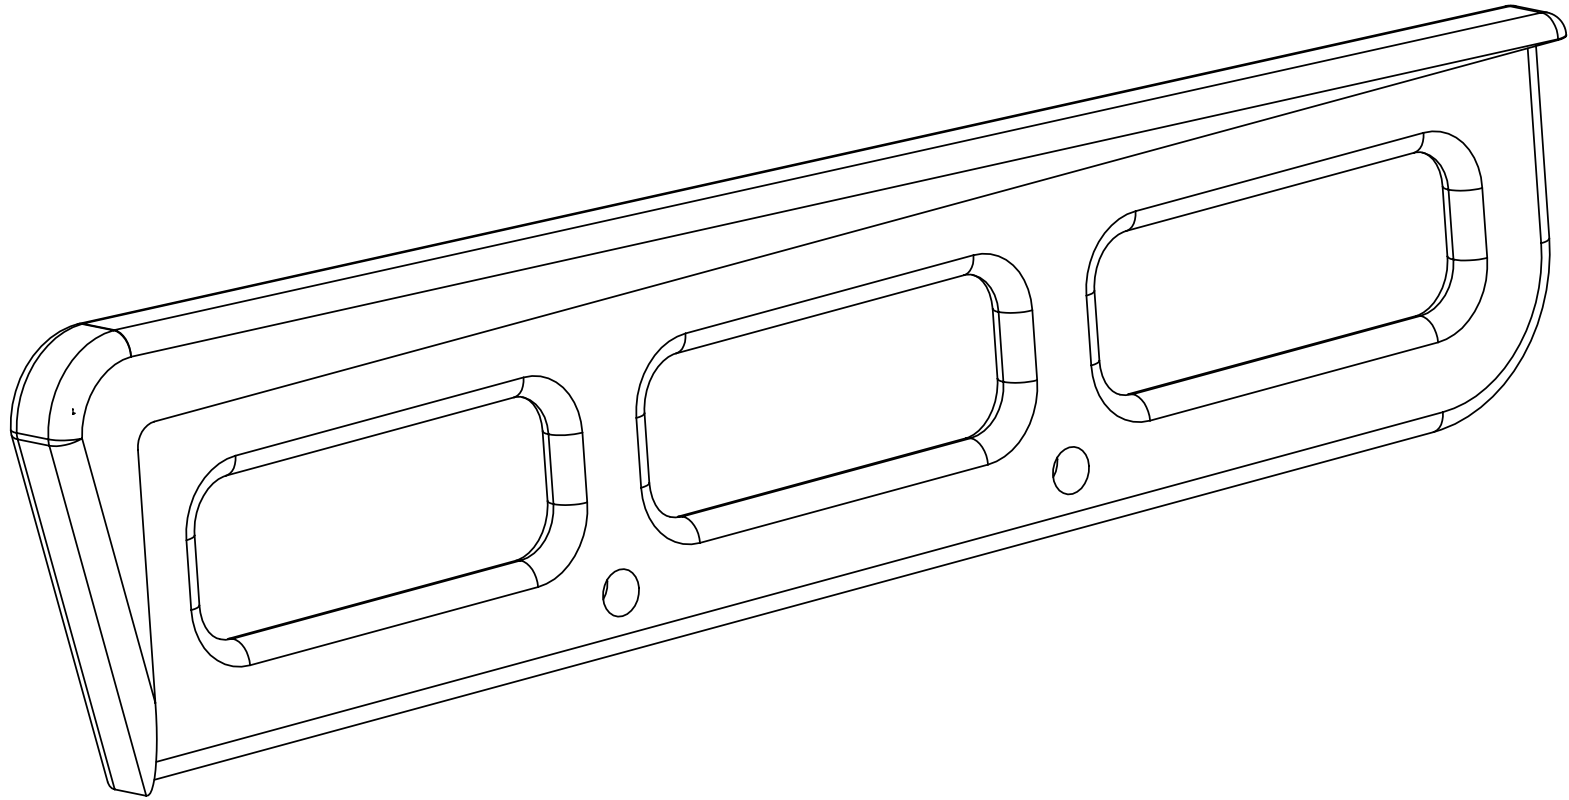

THE INFORMATION CONTAINED IN THIS DRAWING IS THE SOLE PROPERTY OF Intellicept. ANY REPRODUCTION IN PART OR WHOLE WITHOUT THE WRITTEN PERMISSION OF Intellicept IS PROHIBITED.

UNLESS OTHERWISE SPECIFIED DIMENSIONS ARE IN INCHES		INTELLICEPT, CA USA	
MATERIAL Bronze		Mallory Design	
FINISH Brown Patina			
SCALE	CAD FILE:	SHEET	