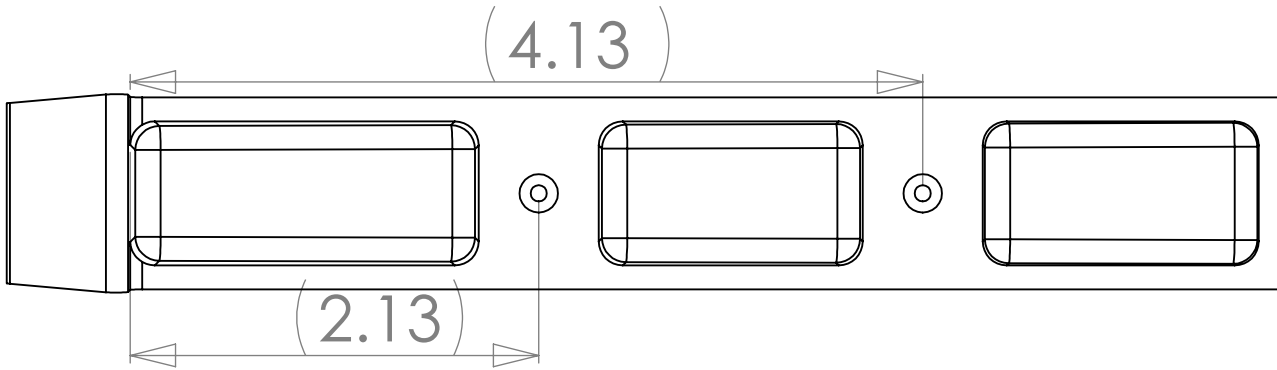

THE INFORMATION CONTAINED IN THIS DRAWING IS THE SOLE PROPERTY OF INTELLECT. ANY REPRODUCTION IN PART OR WHOLE WITHOUT THE WRITTEN PERMISSION OF INTELLECT IS PROHIBITED.

Available in cast Silicon Bronze or White Tombasil.
Anchored with two blind SMART PINS PLUS anchor pins and impact resistant epoxy (as provided)

INTELLECT
SAN DIEGO, CALIFORNIA, U.S.A.

Childress Rev A

SIZE A	DWG. NO.	REV.
SCALE	CAD FILE:	SHEET OF
	2	1