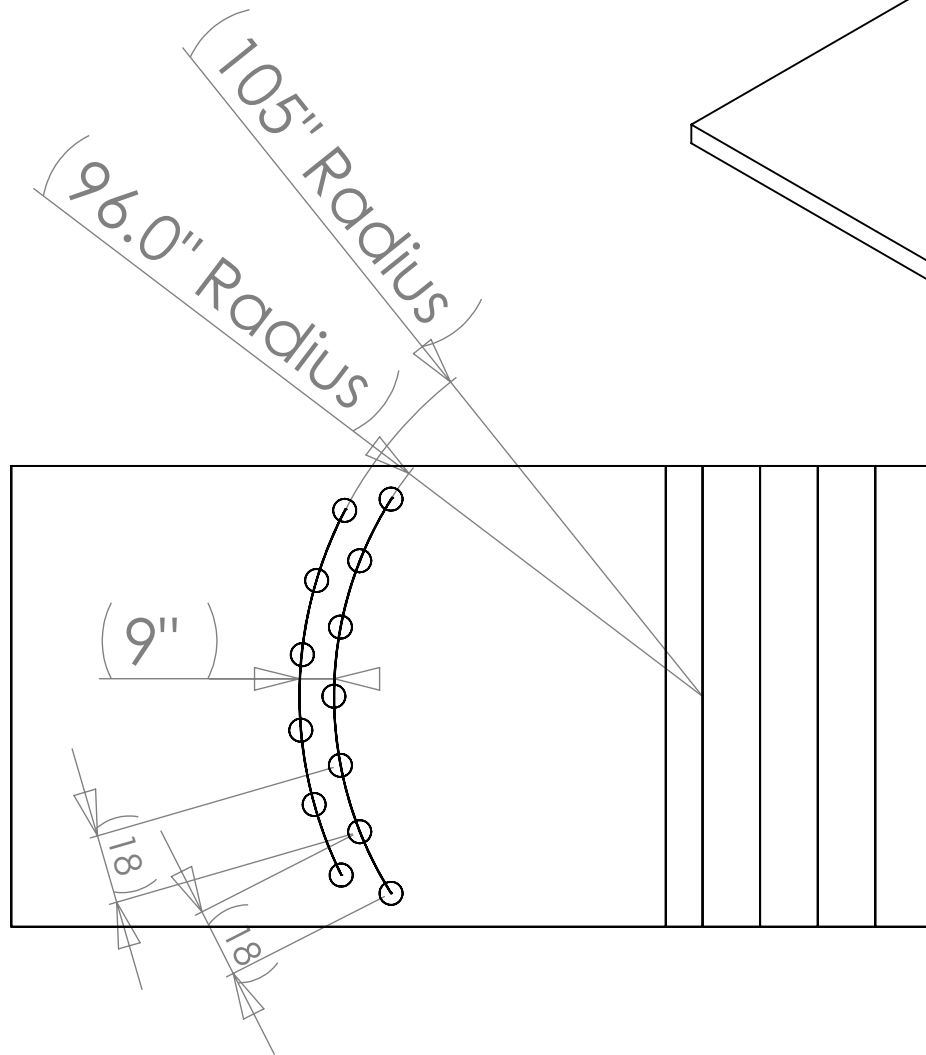

8 7 6 5 4 3 2 1

THE INFORMATION CONTAINED IN THIS DRAWING IS THE SOLE PROPERTY OF INTELLICEPT. ANY REPRODUCTION IN PART OR WHOLE WITHOUT THE WRITTEN PERMISSION OF INTELLICEPT IS PROHIBITED.

Arc Checker Pattern Layout for staircase

INTELLICEPT
SAN DIEGO, CALIFORNIA, U.S.A.

Flat Disc
Sample Arc Type
Layout

SIZE A	DWG. NO.	REV.
SCALE	CAD FILE:	SHEET OF
		1 OF 1