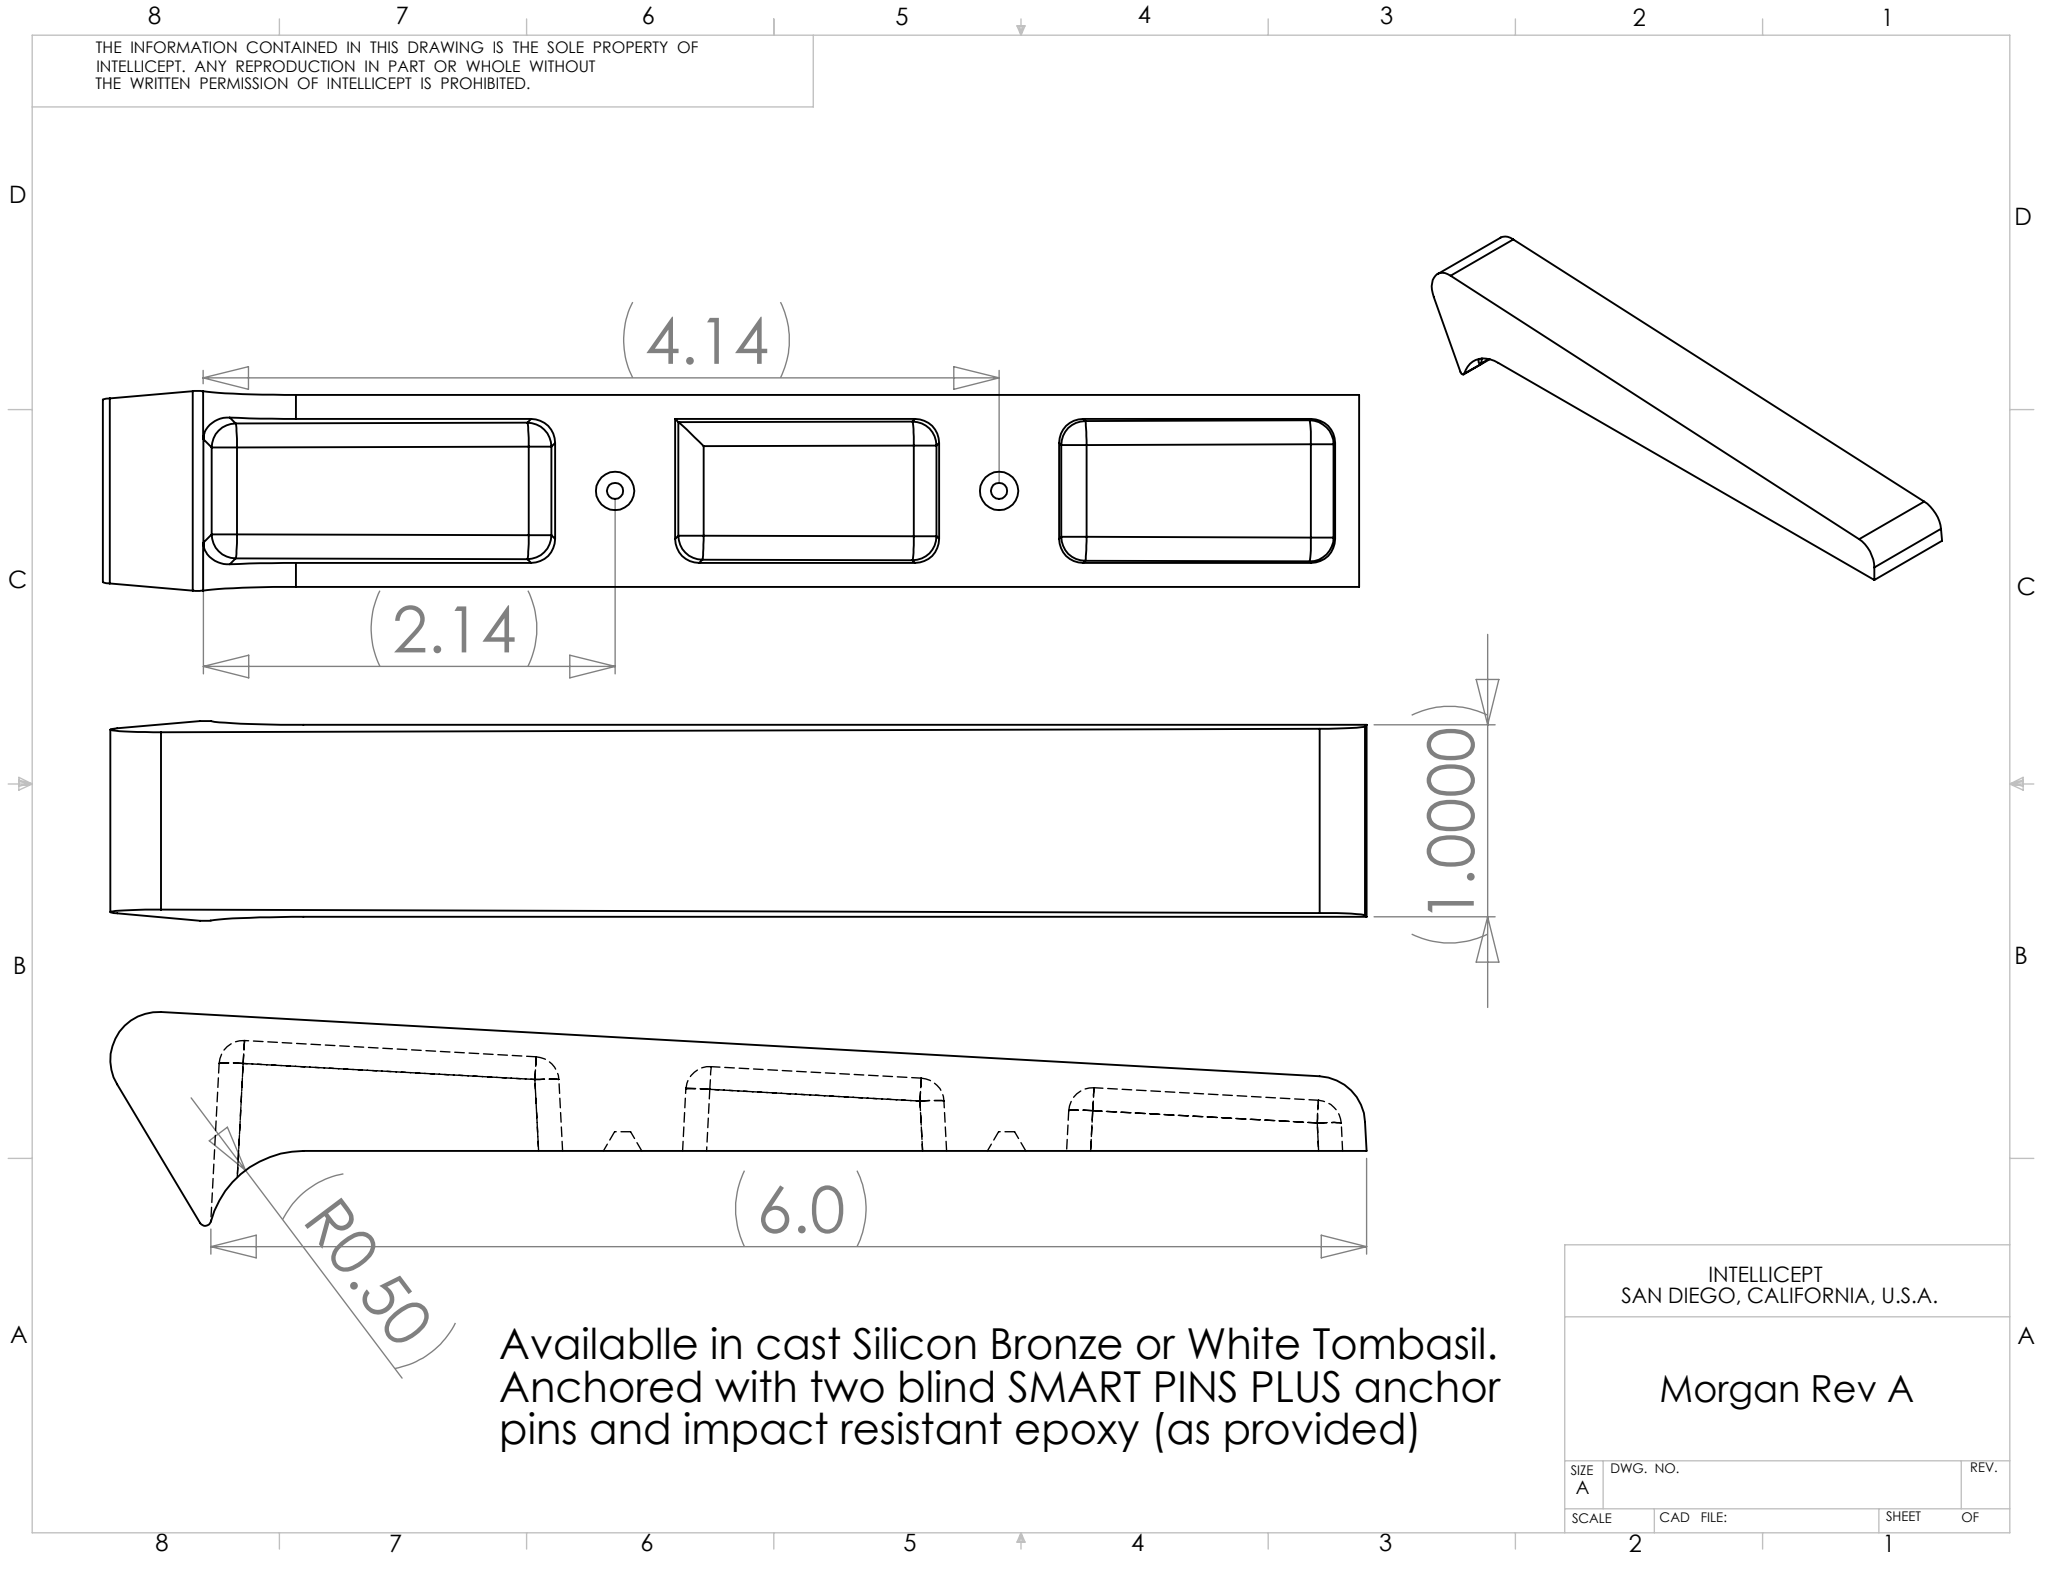

THE INFORMATION CONTAINED IN THIS DRAWING IS THE SOLE PROPERTY OF INTELLECT. ANY REPRODUCTION IN PART OR WHOLE WITHOUT THE WRITTEN PERMISSION OF INTELLECT IS PROHIBITED.

Available in cast Silicon Bronze or White Tombasil.
Anchored with two blind SMART PINS PLUS anchor pins and impact resistant epoxy (as provided)

INTELLECT SAN DIEGO, CALIFORNIA, U.S.A.			
Morgan Rev A			
SIZE A	DWG. NO.	REV.	
SCALE	CAD FILE:	SHEET	OF
		2	1