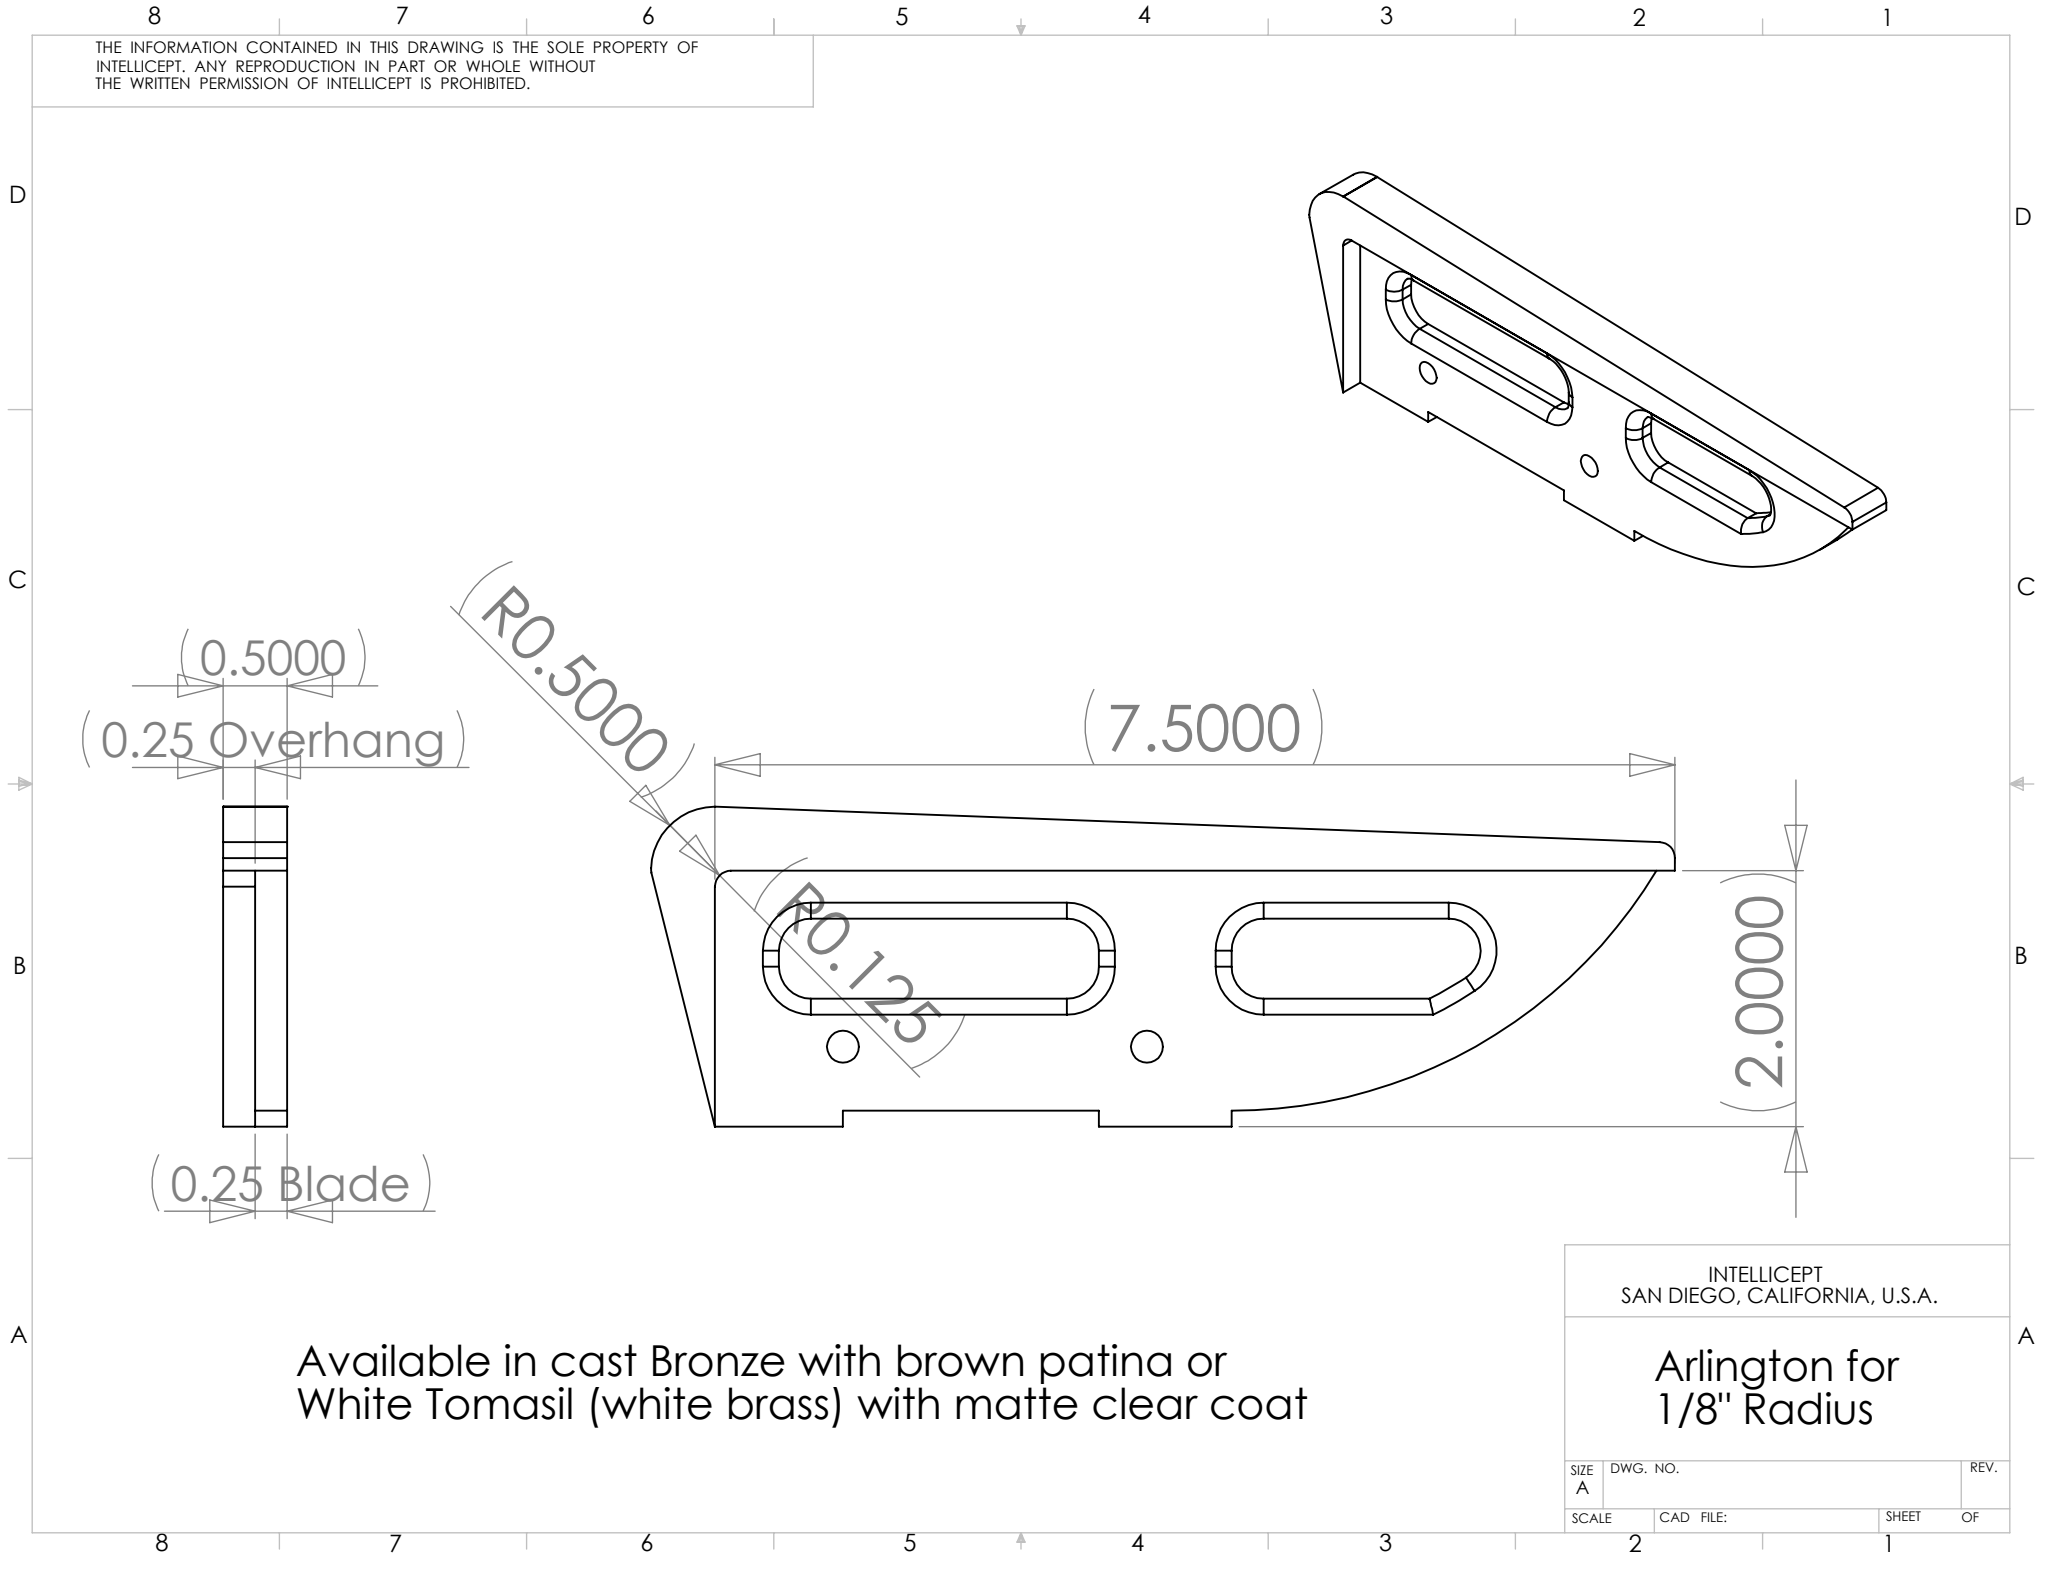

THE INFORMATION CONTAINED IN THIS DRAWING IS THE SOLE PROPERTY OF INTELLECT. ANY REPRODUCTION IN PART OR WHOLE WITHOUT THE WRITTEN PERMISSION OF INTELLECT IS PROHIBITED.

Available in cast Bronze with brown patina or  
White Tomasil (white brass) with matte clear coat

INTELLECT  
SAN DIEGO, CALIFORNIA, U.S.A.

Arlington for  
1/8" Radius

SIZE A	DWG. NO.	REV.
SCALE	CAD FILE:	SHEET OF