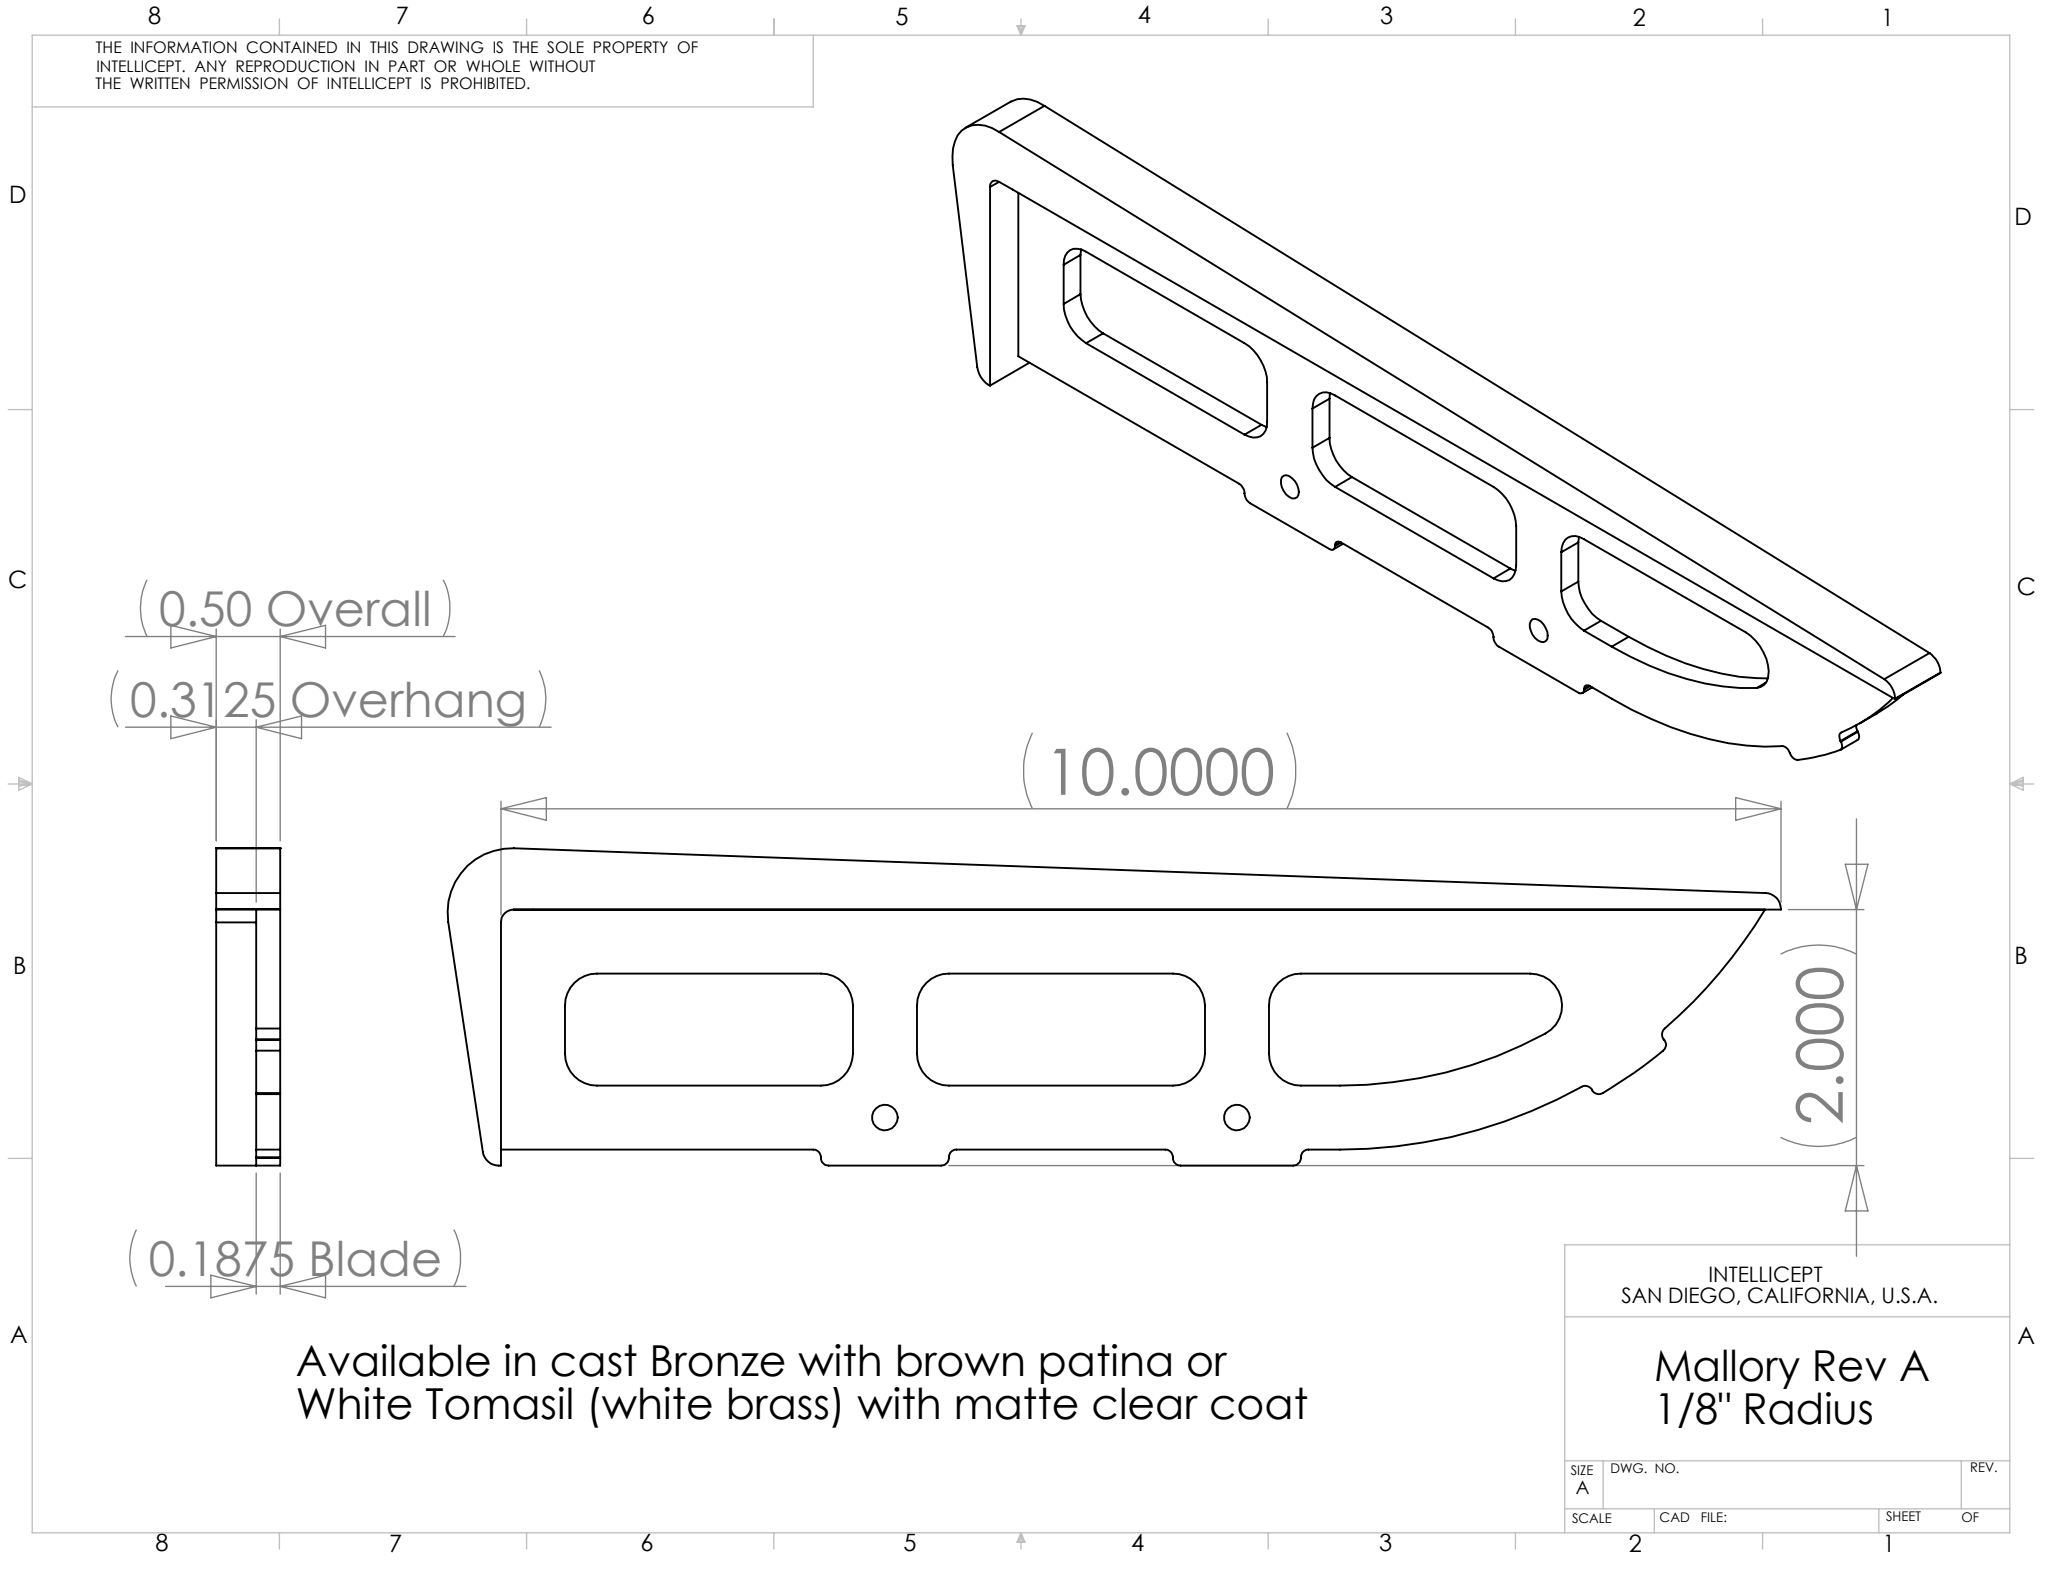

THE INFORMATION CONTAINED IN THIS DRAWING IS THE SOLE PROPERTY OF INTELLECT. ANY REPRODUCTION IN PART OR WHOLE WITHOUT THE WRITTEN PERMISSION OF INTELLECT IS PROHIBITED.

Available in cast Bronze with brown patina or White Tomasil (white brass) with matte clear coat

INTELLECT
SAN DIEGO, CALIFORNIA, U.S.A.

Mallory Rev A
1/8" Radius

SIZE A	DWG. NO.	REV.
SCALE	CAD FILE:	SHEET OF