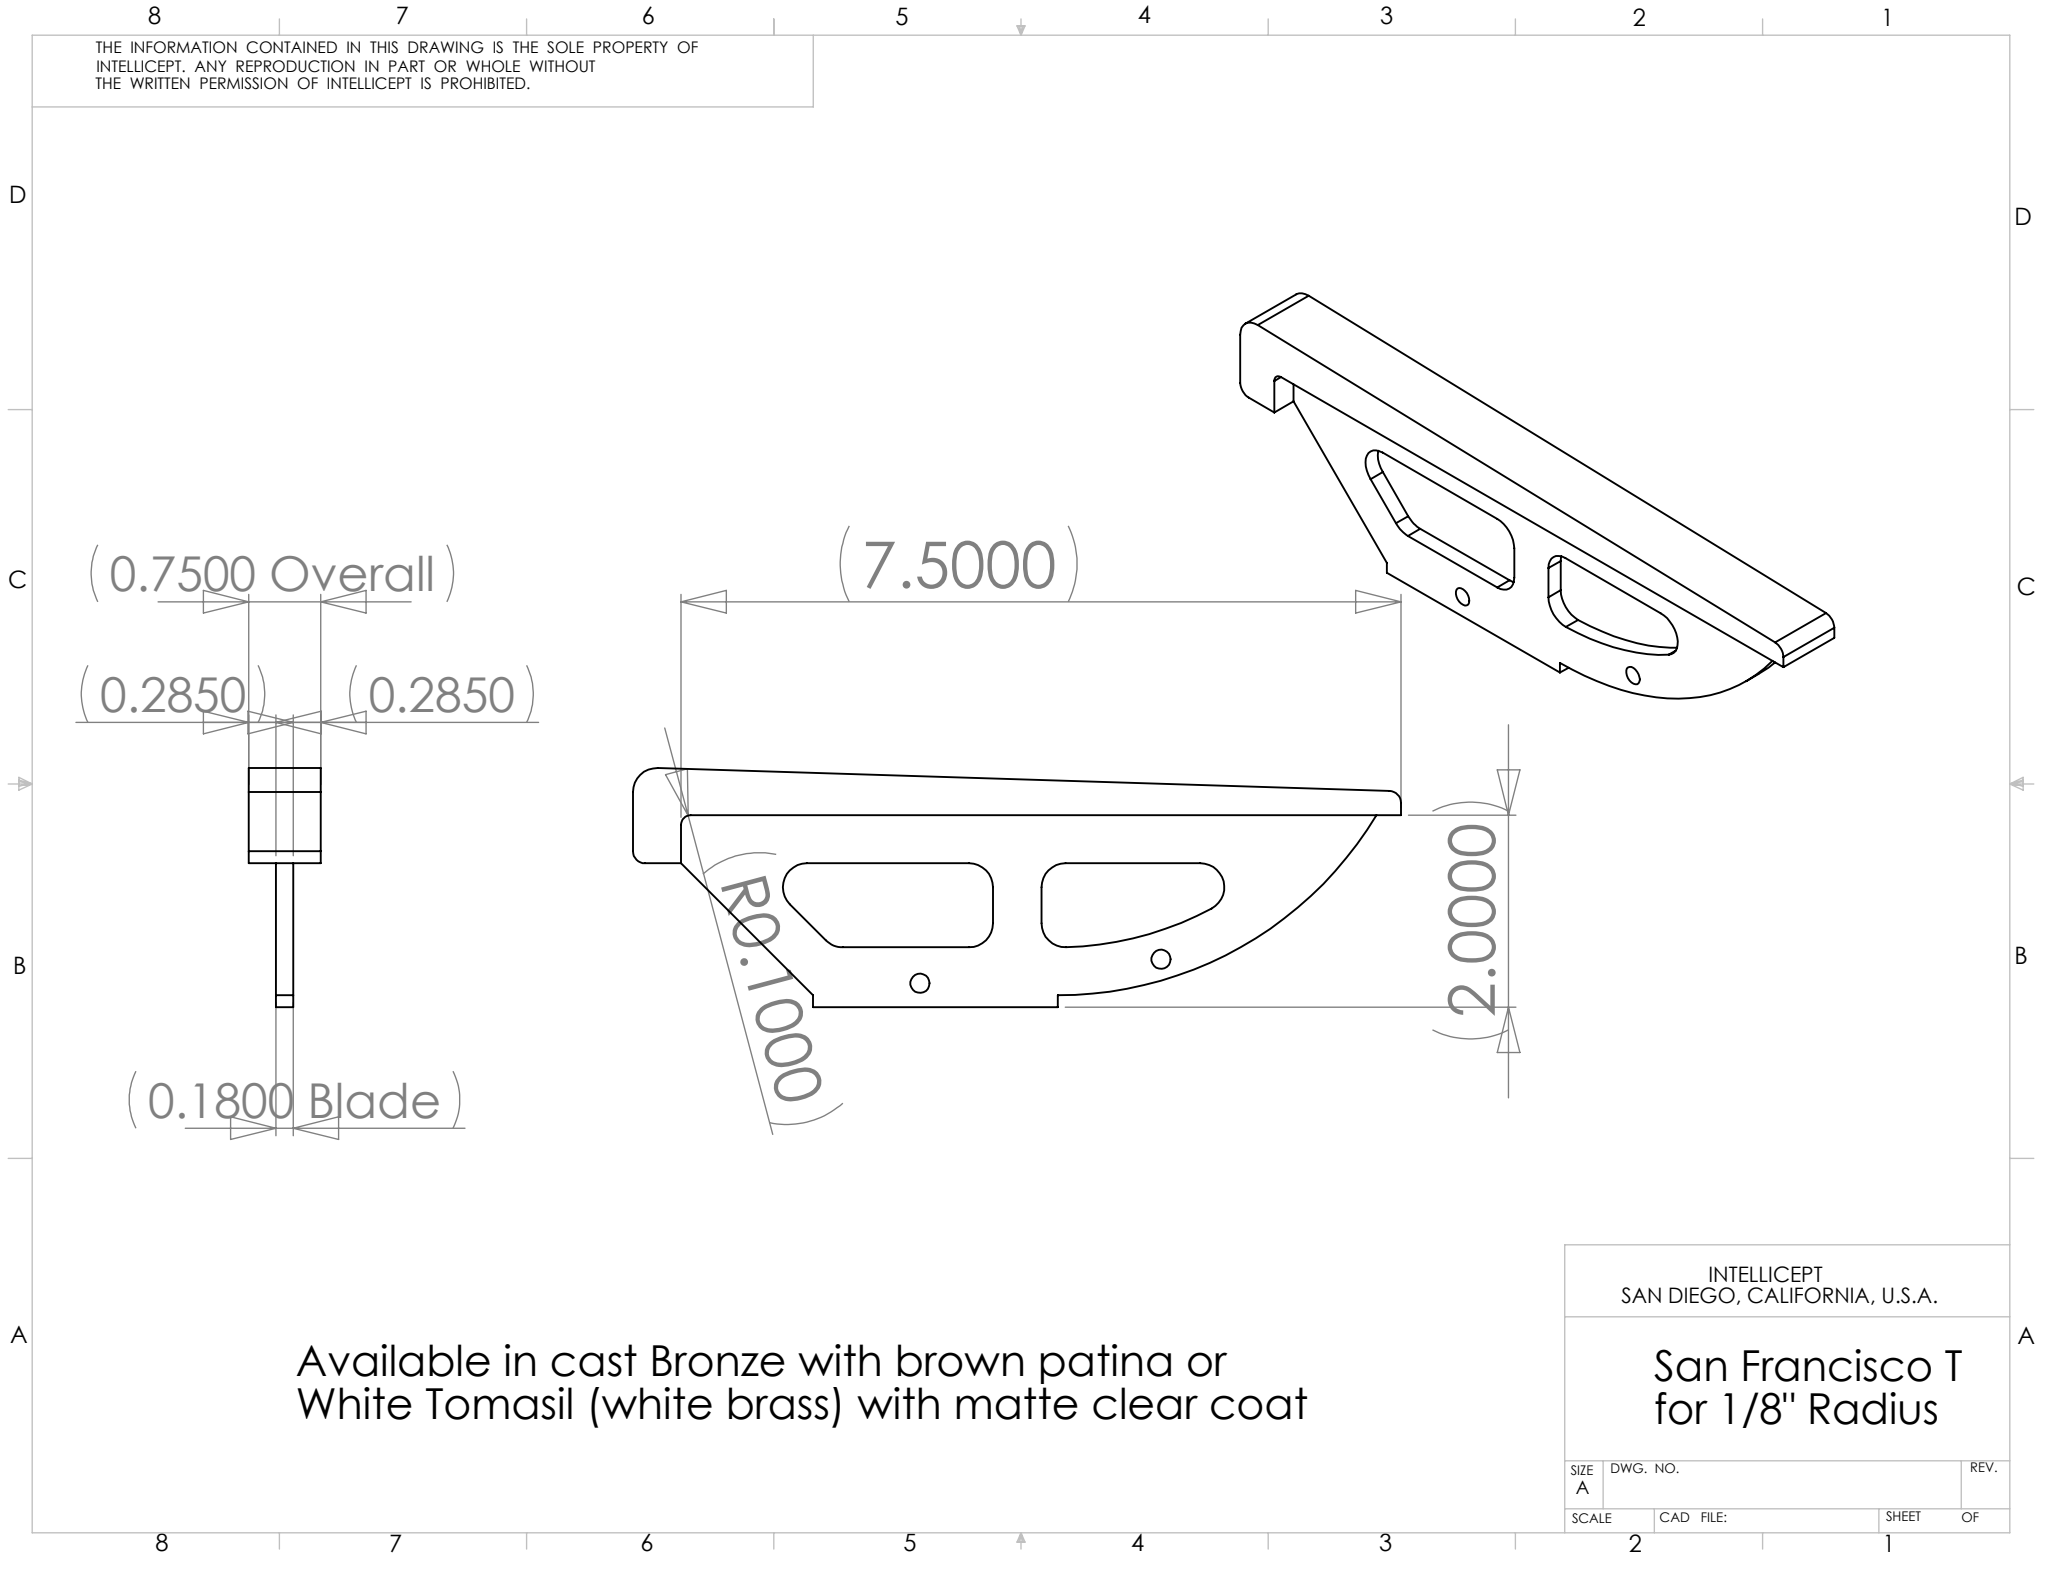

THE INFORMATION CONTAINED IN THIS DRAWING IS THE SOLE PROPERTY OF INTELLECT. ANY REPRODUCTION IN PART OR WHOLE WITHOUT THE WRITTEN PERMISSION OF INTELLECT IS PROHIBITED.

Available in cast Bronze with brown patina or White Tomasil (white brass) with matte clear coat

INTELLECT
SAN DIEGO, CALIFORNIA, U.S.A.

San Francisco T
for 1/8" Radius

SIZE A	DWG. NO.	REV.
SCALE	CAD FILE:	SHEET OF