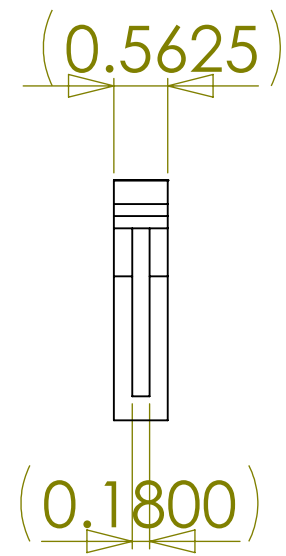

THE INFORMATION CONTAINED IN THIS DRAWING IS THE SOLE PROPERTY OF INTELLECT. ANY REPRODUCTION IN PART OR WHOLE WITHOUT THE WRITTEN PERMISSION OF INTELLECT IS PROHIBITED.

Available in cast Bronze with brown patina or White Tomasil (white brass) with matte clear coat

INTELLECT SAN DIEGO, CALIFORNIA, U.S.A.			
Beaverton T for 1/2" Radius			
SIZE A	DWG. NO.	REV.	
SCALE	CAD FILE:	SHEET	OF