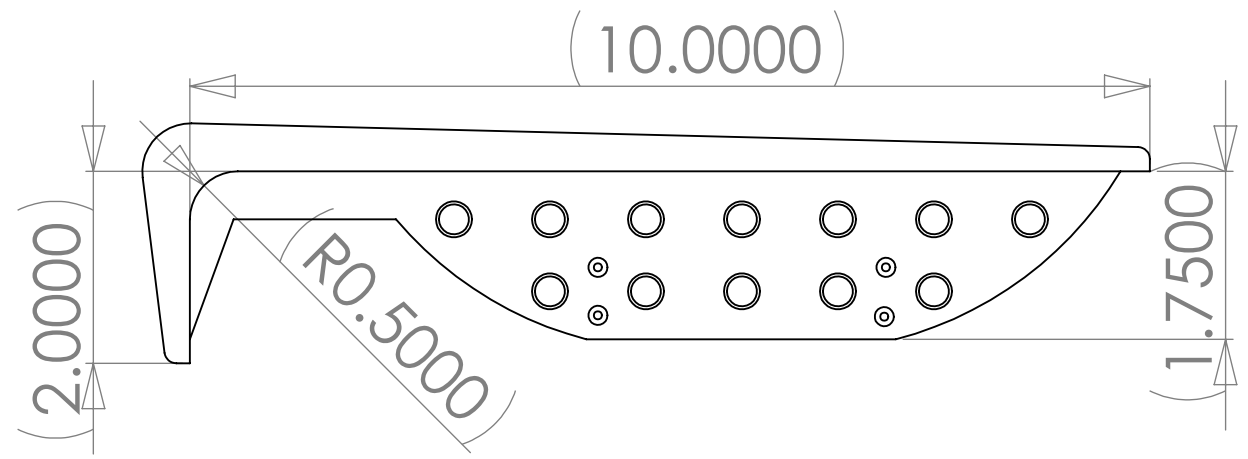

THE INFORMATION CONTAINED IN THIS DRAWING IS THE SOLE PROPERTY OF INTELLECT. ANY REPRODUCTION IN PART OR WHOLE WITHOUT THE WRITTEN PERMISSION OF INTELLECT IS PROHIBITED.

Available in cast Bronze with brown patina or White Tomasil (white brass) with matte clear coat

INTELLECT SAN DIEGO, CALIFORNIA, U.S.A.			
Beaverton T for 1/2" Radius			
SIZE A	DWG. NO.	REV.	
SCALE	CAD FILE:	SHEET	OF