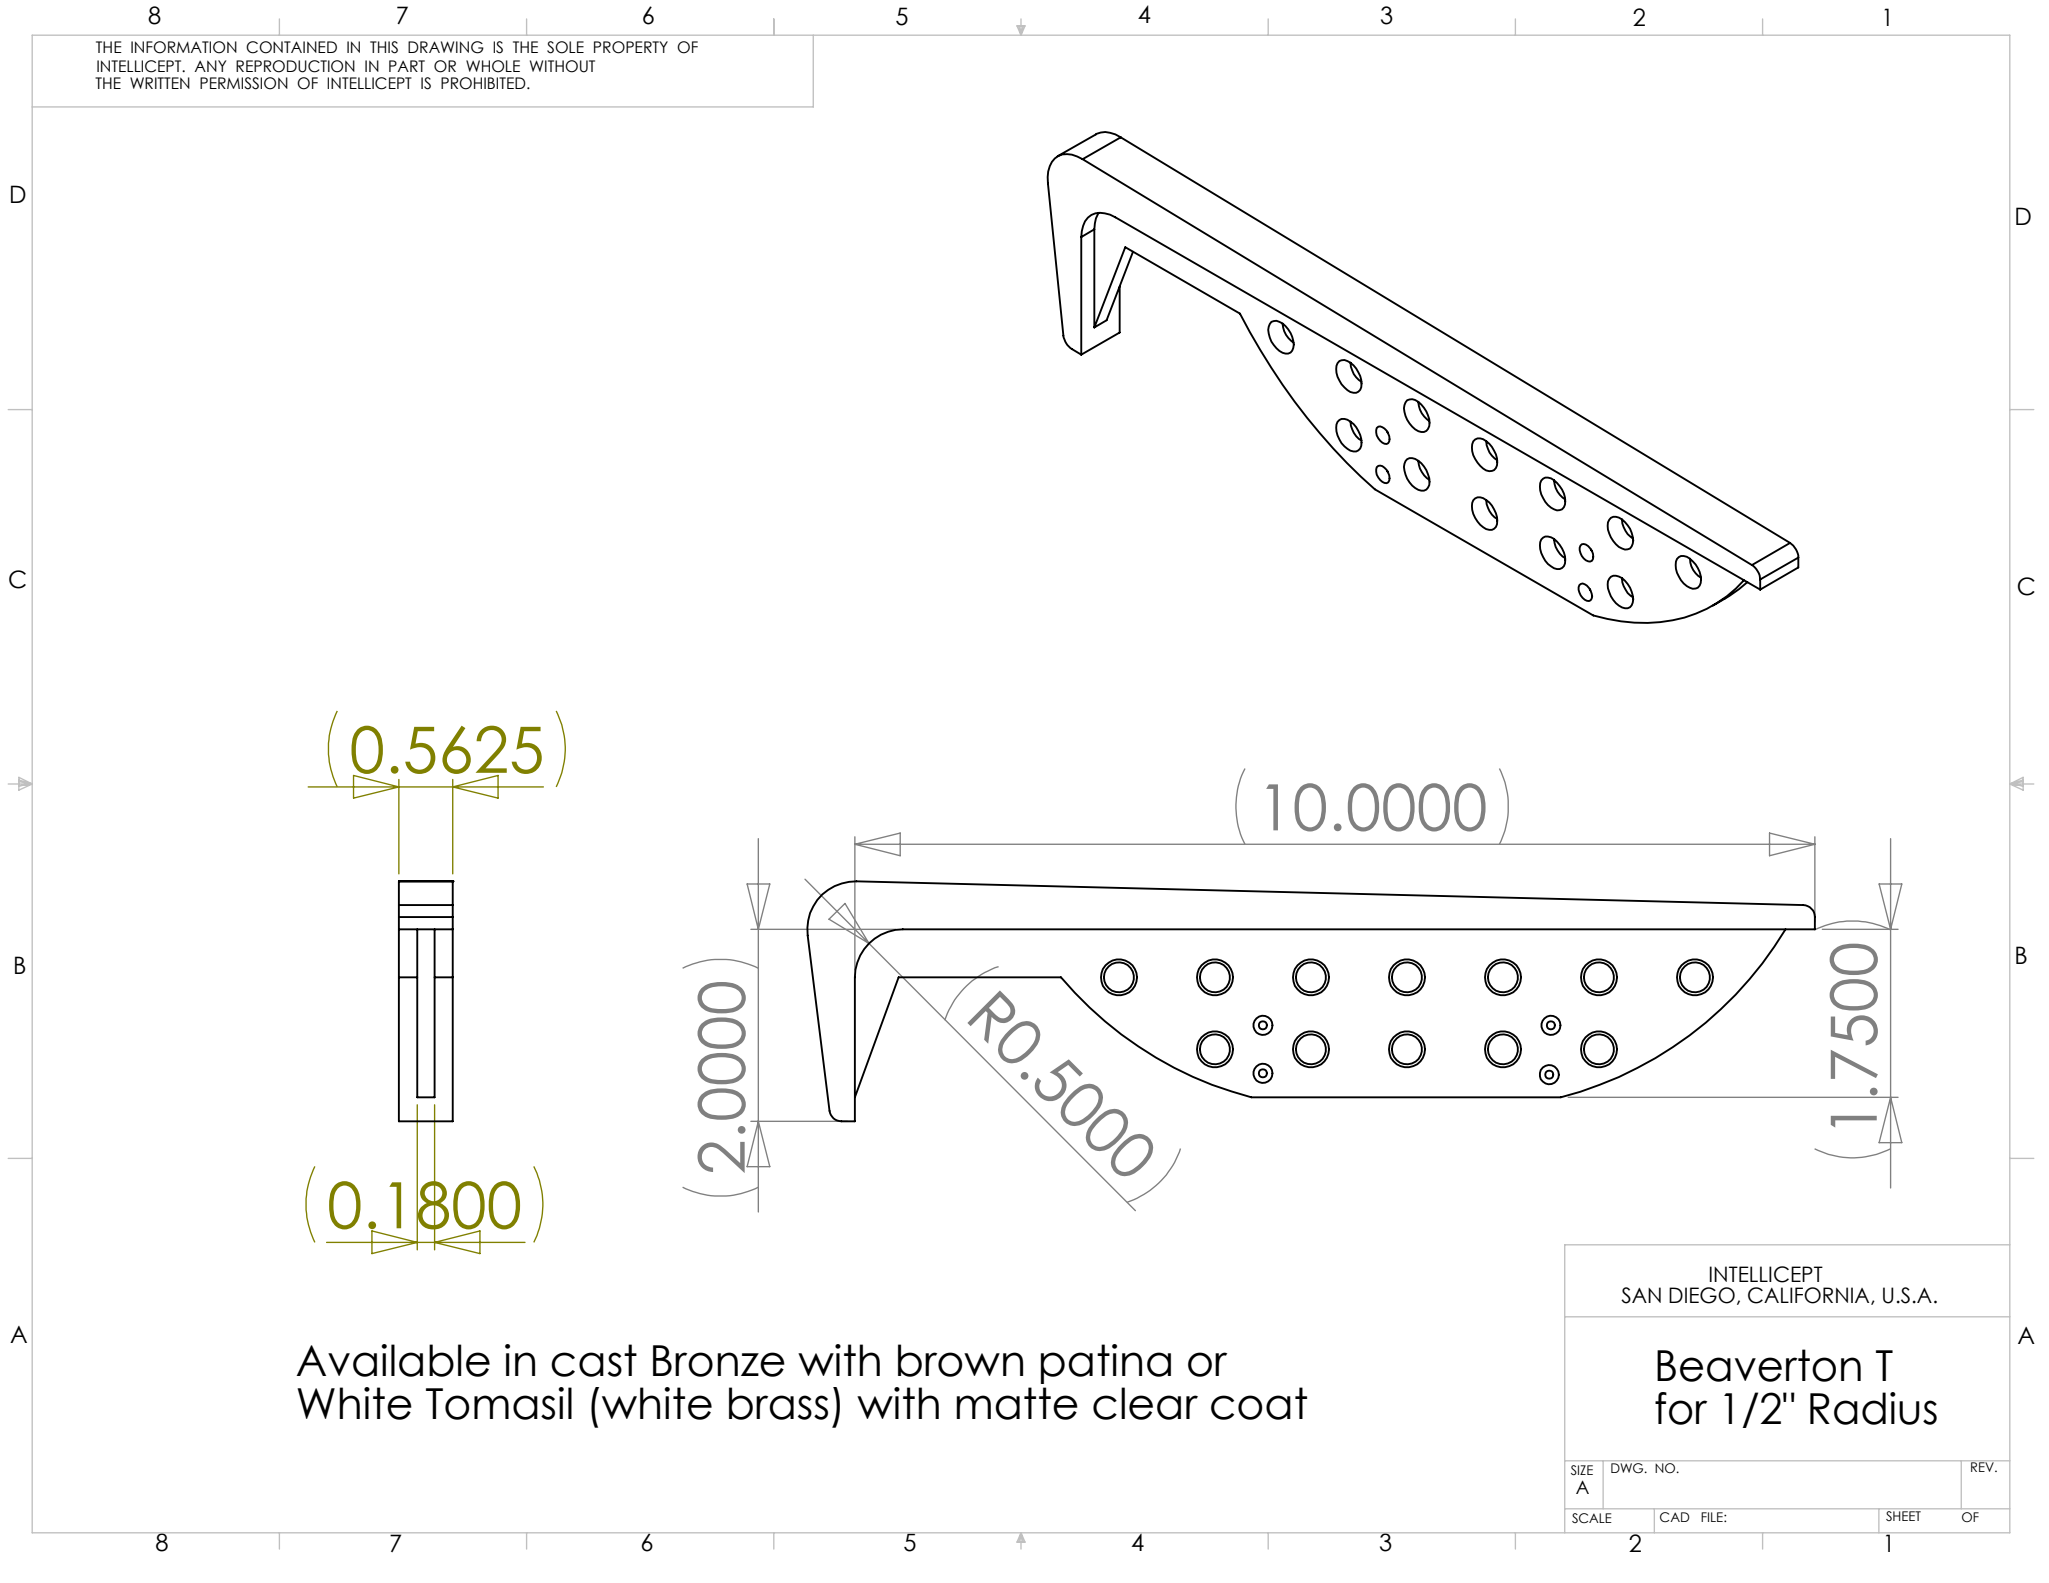

THE INFORMATION CONTAINED IN THIS DRAWING IS THE SOLE PROPERTY OF INTELLECT. ANY REPRODUCTION IN PART OR WHOLE WITHOUT THE WRITTEN PERMISSION OF INTELLECT IS PROHIBITED.

Available in cast Bronze with brown patina or White Tomasil (white brass) with matte clear coat

INTELLECT SAN DIEGO, CALIFORNIA, U.S.A.			
Beaverton T for 1/2" Radius			
SIZE A	DWG. NO.	REV.	
SCALE	CAD FILE:	SHEET	OF