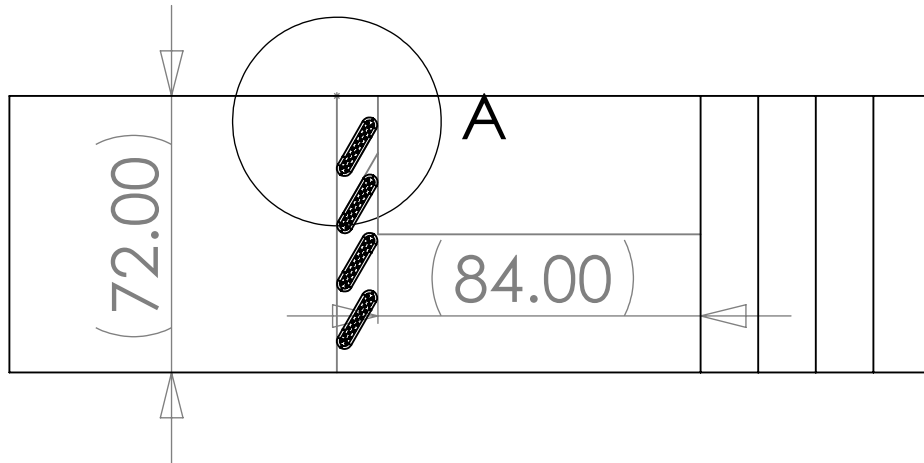

THE INFORMATION CONTAINED IN THIS DRAWING IS THE SOLE PROPERTY OF INTELLECT. ANY REPRODUCTION IN PART OR WHOLE WITHOUT THE WRITTEN PERMISSION OF INTELLECT IS PROHIBITED.

INTELLECT
SAN DIEGO, CALIFORNIA, U.S.A.

17" Strip Layout

SIZE A	DWG. NO.	REV.
SCALE	CAD FILE:	SHEET OF

2 1