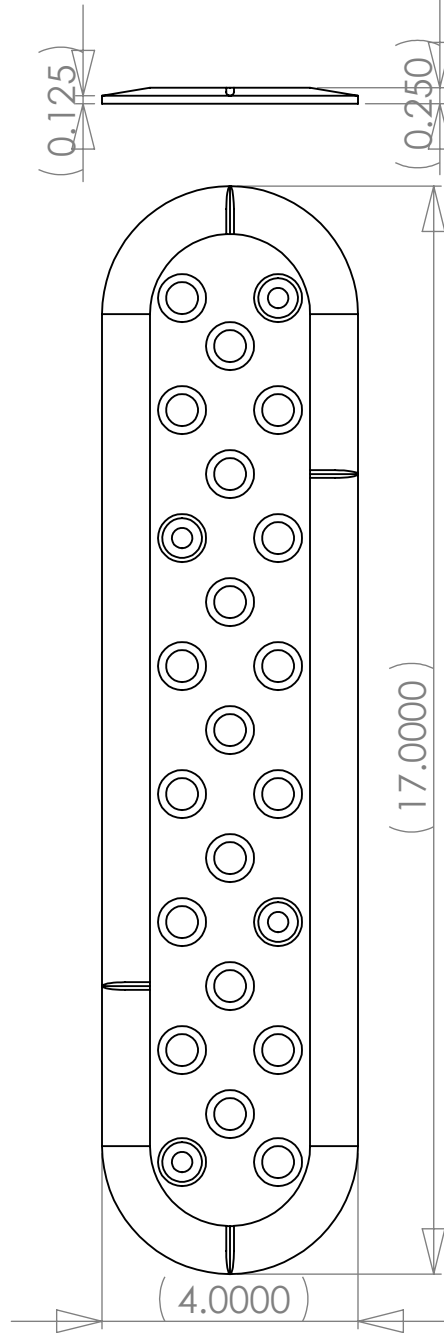

8 7 6 5 4 3 2 1

THE INFORMATION CONTAINED IN THIS DRAWING IS THE SOLE PROPERTY OF INTELLECT. ANY REPRODUCTION IN PART OR WHOLE WITHOUT THE WRITTEN PERMISSION OF INTELLECT IS PROHIBITED.

# Cast Aluminum with clear anodize

INTELLECT  
SAN DIEGO, CALIFORNIA, U.S.A.

17" Strip

SIZE A	DWG. NO.	REV.
SCALE	CAD FILE:	SHEET OF

2 1